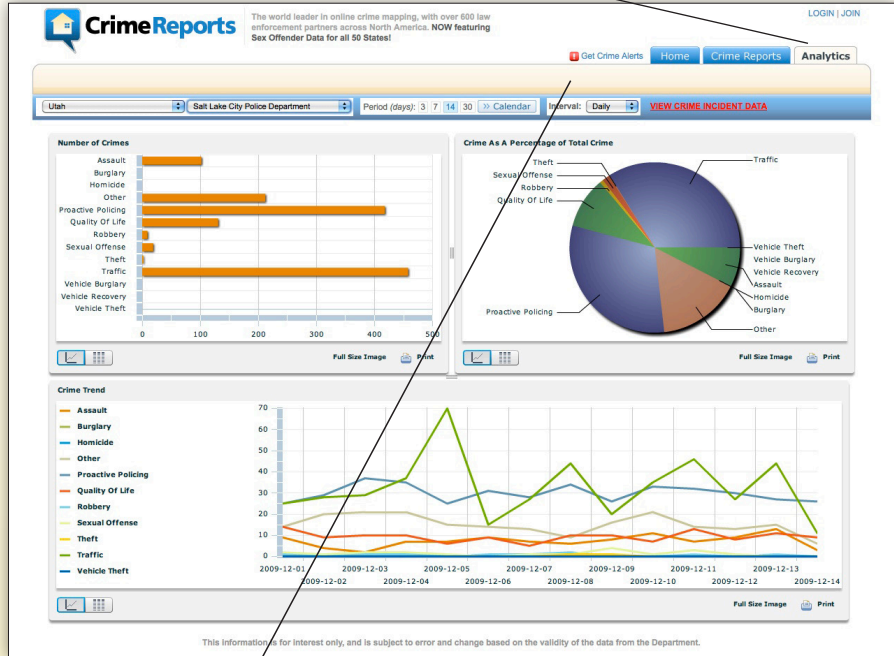

Analytics

Extend your understanding of local crime with the analytics view. With these printable, interactive charts and graphs you can track total crime over time and by percentage. Select a jurisdiction here, to get started.

Alerts

Click "Get Crime Alerts" to get started.

Stay informed about crime in your neighborhood with CrimeReports' free email crime alerts. You can receive email alerts for a number of different addresses and choose the types of crimes you are most concerned about. You even control when you receive alerts: daily, monthly, or weekly.

CrimeReports

www.crimereports.com

Citizen User Guide

Version 1

Track crime in your neighborhood with CrimeReports' interactive, easy-to-use maps. All the information on the map comes directly from your local police department so you can get the most accurate, official information available. As well, you can stay up-to-date on all crimes by signing up for free crime alerts, to keep your community safe through knowledge, personal vigilance, and neighborhood watch programs.

Zoom

Zoom in and out.

Incidents

Here, you can see the details of incidents on the map, including crime type, date, location, and more.

Time/date

Choose a preset number of days, or choose a date range by clicking the calendar.